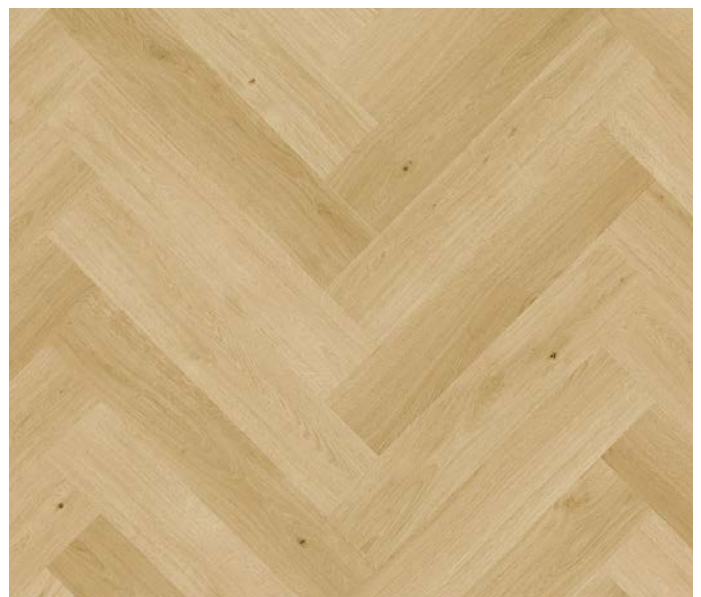

Offering the timeless beauty of traditional timber herringbone at an affordable price, Quick-Step Impressive Design Herringbone laminate is a top choice for those who value both style and functionality.

Visit your nearest Floorboards Showroom to find out more about this collection and view samples.

Ginger Oak

Nutmeg Oak

Cinnamon Oak

Cardamom Oak

Specifications

Brand	Quick-Step
Range	Impressive Design Herringbone
Style	Wood-look Laminate
Plank length	655mm
Plank width	131mm
Plank thickness	8mm
Edge	Four-sided pressed bevel
Texture	Brushed
Protection	Hydroseal water-repellent coating
Joint	Unzip system
Installation	Floating on foam underlay
E3/AS1 tested	Yes
Usage class	32 (AC4)
Residential warranty*	Lifetime Residential Wear Warranty (33 years) Lifetime Click System Warranty (33 years) 15-year wet warranty 15-year pet warranty
BPIR Documentation	Please scan the QR code to view supplier BPIR documentation